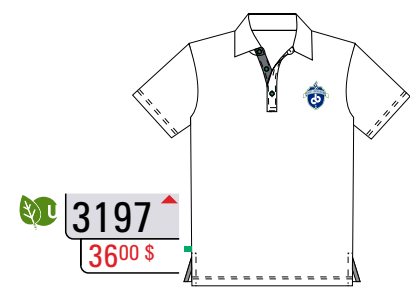

Bourget College

HIGH SCHOOL

SCHOOL UNIFORM

COLLECTION 2024 - 2025

1st, 2nd & 3rd secondary

CBPS
CODE WEB

4th & 5th secondary and Bourget College

CBPS2
CODE WEB

STRAIGHT CUT

Tops

3197
3600 \$

4th, 5th sec. & BC
3116
3300 \$

1st, 2nd, 3rd sec.
3197
3500 \$

1st, 2nd, 3rd sec.
3194
3600 \$

5415
6000 \$

4th, 5th sec. & BC
3117
3500 \$

4th, 5th sec. & BC
7703
4700 \$

7710
4500 \$

FITTED CUT

Tops

4th, 5th sec. & BC
3163
3350 \$

STRAIGHT CUT

Bottoms

6102
4450 \$

2130
5000 \$

4th, 5th sec. & BC
2130
5000 \$

2117
5450 \$

FITTED CUT

Bottoms

Shorts
6040
1500 \$

1254
7300 \$

2250
5450 \$