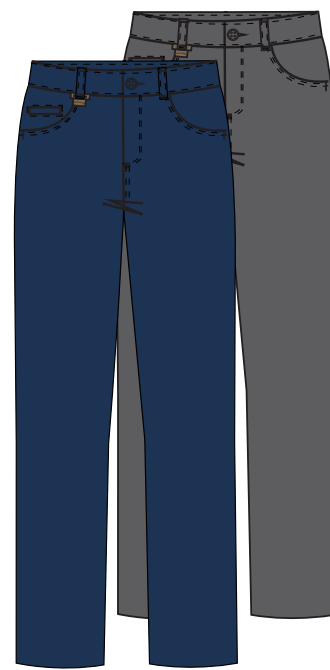

STRAIGHT CUT

Tops

3197
3600 \$

4th, 5th sec. & BC
3116
3300 \$

1st, 2nd, 3rd sec.
3197
3500 \$

1st, 2nd, 3rd sec.
3194
3600 \$

5415
6000 \$

4th, 5th sec. & BC
3117
3500 \$

4th, 5th sec. & BC
7703
4700 \$

7710
4500 \$

FITTED CUT

Tops

4th, 5th sec. & BC
3163
3350 \$

STRAIGHT CUT

Bottoms

6102
4450 \$

2130
5000 \$

4th, 5th sec. & BC
2130
5000 \$

2117
5450 \$

FITTED CUT

Bottoms

Shorts
6040
1500 \$

1254
7300 \$

2250
5450 \$